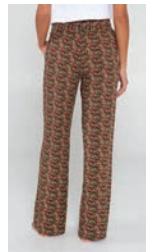

DESERT SUN

DRIFTING BEACH PANT

30135038W

BEACH PANT
78,7 CM 26,7 CM

SIZE XS, S, M, L, XL

100% VISCOSE

Elastic waist beach pant with drawcord
Front slash pockets
Metal badge at back waist