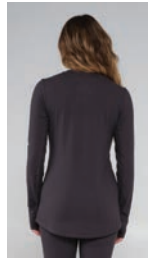

THRILL SEEKERS CREW SUN SHIRT

20135357W

L/S SUN SHIRT
67 CM

SIZE XS, S, M, L, XL

93% POLYESTER / 7% ELASTANE JERSEY

Blended jersey fabric with UPF 50+ Sun Protection
Moisture wicking and 4-way stretch
Body skimming fit with side seam slits
Thumb holes at sleeves
Screen print at front chest and sleeves

THRILL SEEKERS HOODED SUN SHIRT

20135358W

HOODED SUN SHIRT
67 CM

SIZE XS, S, M, L, XL

93% POLYESTER / 7% ELASTANE JERSEY

Blended jersey fabric with UPF 50+ Sun Protection
Moisture wicking and 4-way stretch
Body skimming fit with side seam slits and thumbholes at sleeves
Scuba hood with high neck and drawcord
Screen print at front chest and sleeves

THRILL SEEKERS JOGGER

30135030W

UPF JOGGER PANT
67 CM 28 CM

SIZE XS, S, M, L, XL

93% POLYESTER / 7% ELASTANE JERSEY

Blended jersey fabric with UPF 50+ Sun Protection
Moisture wicking and 4-way stretch
Fitted jogger pant with elastic waist
Front pockets with zipper closure
Salty Crew flag label at front pocket