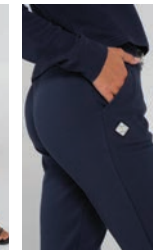

HEATHER GREY

DARK NAVY

TIPPET PANT

30135036W

LOUNGE PANT
73 CM 26,7 CM

SIZE XS, S, M, L, XL

65% COTTON / 35% POLYESTER THERMAL

Elastic waist thermal pant with tapered leg and elastic hem
Front slash pockets, drawcord at waistband
Tippet patch below front pocket