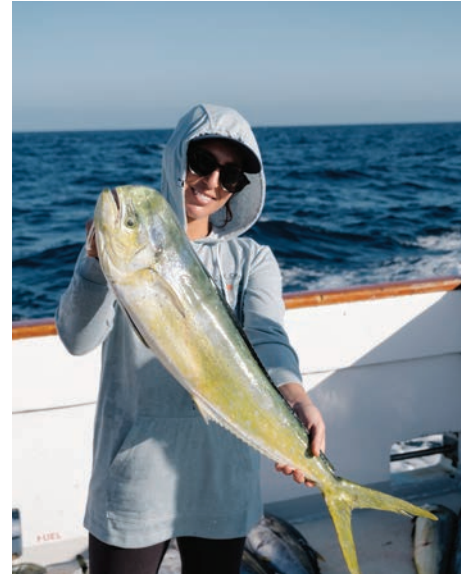

**SALTY
CREW**

Women's

EUROPE SEASON 2, 2023

Find Refuge In The Sea

CONTENTS

04 : **ICON INDEX**

06 : **JACKETS & SPECIALTY FLEECE**

10 : **SWEATSHIRTS**