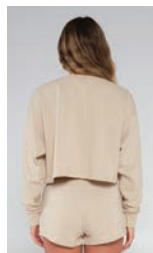

STONE

BEACH DAY CREW

20335229W

CROP PULLOVER
46 CM

SIZE XS, S, M, L, XL

80% COTTON / 20% POLYESTER FRENCH TERRY

Boxy cropped long sleeve fleece
Embroidery at front chest
Salty Crew clamp label at hem

SUMMER VIBE CROP HOODY

20335230W

CROP HOODY
47 CM

SIZE XS, S, M, L, XL

80% COTTON / 20% POLYESTER BRUSHED FLEECE

Cropped hoody with boxy fit
Drawcord encased at hood and rib sleeve cuffs and hem
Screen print at front chest
Salty Crew clamp label at hood