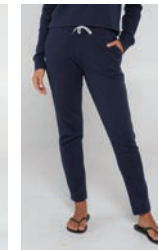

DARK NAVY

TIPPET PANT

30135036W

LOUNGE PANT
73 CM 26,7 CM

SIZE XS, S, M, L, XL

65% COTTON / 35% POLYESTER THERMAL

Elastic waist thermal pant with tapered leg and elastic hem
Front slash pockets, drawcord at waistband
Tippet patch below front pocket