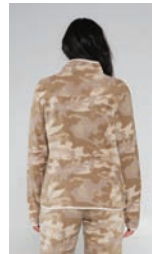

SAND CAMO

CALM SEAS PULLOVER

20335232W

SHERPA PULLOVER
65 CM

SIZE XS, S, M, L, XL

100% POLYESTER BUTTER SHERPA

Plush pullover sherpa jacket with mock neck collar
Snap front 3/4 placket
Pockets with zipper closure
Rubber branded patch at chest

OFFSHORE ZIP POLAR FLEECE

20335175W

POLAR FLEECE ZIP
63,5 CM

SIZE XS, S, M, L, XL

100% POLYESTER POLAR FLEECE

Zip front polar fleece jacket with mock neck
Contrast taping along zipper, neckline and hem
Dual entry patch pockets with side zip closure
Salty Crew flag label at front pocket

OFFSHORE POLAR FLEECE VEST

21835011W

POLAR FLEECE VEST
62 CM

SIZE XS, S, M, L, XL

100% POLYESTER POLAR FLEECE

Polar fleece vest with zip front closure and mock neck collar
Chest pocket with zipper closure
Lower hand pockets with zipper closure
Tech taping along armhole, hem, neckline and zipper
Salty crew label at chest pocket