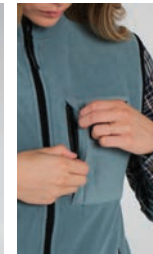

ATLANTIC GREEN

CALM SEAS PULLOVER

20335232W

SHERPA PULLOVER
65 CM

SIZE XS, S, M, L, XL

100% POLYESTER BUTTER SHERPA

Plush pullover sherpa jacket with mock neck collar
Snap front 3/4 placket
Pockets with zipper closure
Rubber branded patch at chest

OFFSHORE ZIP POLAR FLEECE

20335175W

POLAR FLEECE ZIP
63,5 CM

SIZE XS, S, M, L, XL

100% POLYESTER POLAR FLEECE

Zip front polar fleece jacket with mock neck
Contrast taping along zipper, neckline and hem
Dual entry patch pockets with side zip closure
Salty Crew flag label at front pocket

OFFSHORE POLAR FLEECE VEST

21835011W

POLAR FLEECE VEST
62 CM

SIZE XS, S, M, L, XL

100% POLYESTER POLAR FLEECE

Polar fleece vest with zip front closure and mock neck collar
Chest pocket with zipper closure
Lower hand pockets with zipper closure
Tech taping along armhole, hem, neckline and zipper
Salty crew label at chest pocket